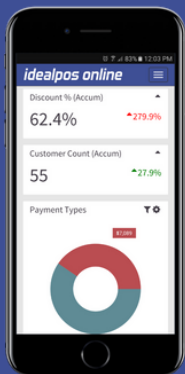

Tourist
Attractions

Minimise loss.

Streamline your operations with our key management features.

- ✓ Stock management and tracking
- ✓ Know your numbers with intelligent reporting
- ✓ Staff management, clerk security and audit logs

Maximise profit.

Work smarter, understand customer behaviour and increase spend.

- ✓ Customer promotions and loyalty
- ✓ Self service devices, ordering, pay@table and EFTPOS integration
- ✓ Customer relationship management and favourite transaction

SELF SERVE KIOSK

The Kiosk is configured just like a standard POS terminal and supports customer loyalty, EFTPOS integration and all features that are available in the POS.

MOBILE ORDERING APP

Idealpos has developed a handheld app for Apple iPhone, iPod and iPad devices to allow staff to offer more efficient service to customers on the floor. Offering advanced capabilities to place an order quickly, or allowing the customers to place their own order, this is a time saver in your pocket!

STOCK MANAGE APP

Perform a stock-take on all your locations, transfer stock between locations, receive items into stock and assign barcodes to all items.

TABLE MAP

Provides a graphical user interface to view at a glance the status of all tables within the establishment. The table map is completely customisable and can facilitate the configuration of many different functions. Each colour represents a different status for the table.