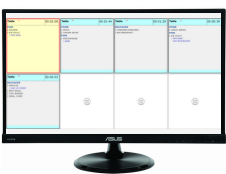

Maximise profit.

Work smarter, understand customer behaviour and increase spend.

- ✓ Customer promotions and loyalty
- ✓ Self service devices, ordering, pay@table and EFTPOS integration
- ✓ Customer relationship management and favourite transaction

SELF SERVE KIOSK

The Kiosk is configured just like a standard POS terminal and supports customer loyalty, EFTPOS integration and all features that are available in the POS.

MOBILE ORDERING APP

Idealpos has developed a handheld app for Apple iPhone, iPod and iPad devices to allow staff to offer more efficient service to customers on the floor. Offering advanced capabilities to place an order quickly, or allowing the customers to place their own order, this is a time saver in your pocket!

STOCK MANAGE APP

Perform a stock-take on all your locations, transfer stock between locations, receive items into stock and assign barcodes to all items.

TABLE MAP

Provides a graphical user interface to view at a glance the status of all tables within the establishment. The table map is completely customisable and can facilitate the configuration of many different functions. Each colour represents a different status for the table.

KITCHEN MONITOR

Allow kitchen staff from anywhere in the kitchen to view the order and help keep service moving at a fast rate.

CLOUD REPORTING

Access your reports online, anywhere, anytime. All you need is a smartphone or tablet with an Internet connection to keep tabs on your daily takings, KPIs and compare your selected period's performance to previous equivalent periods.