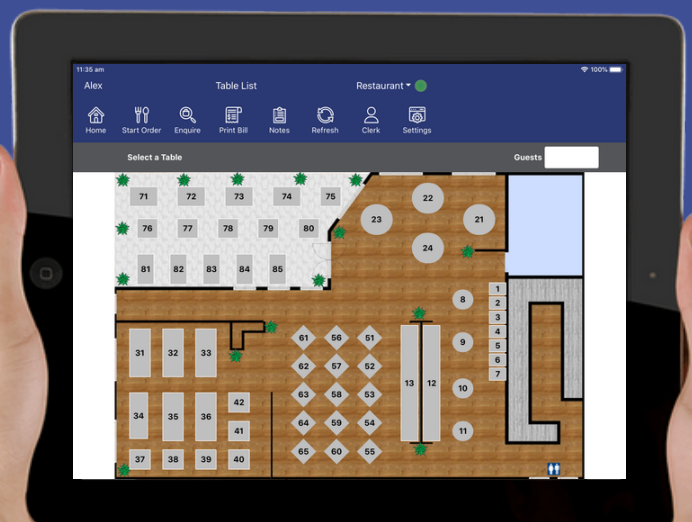

Tourist
Attractions

Minimise loss.

Streamline your operations with our key management features.

- ✓ Stock management and tracking
- ✓ Know your numbers with intelligent reporting
- ✓ Staff management, clerk security and audit logs

Maximise profit.

Work smarter, understand customer behaviour and increase spend.

- ✓ Customer promotions and loyalty
- ✓ Self service devices, ordering, pay@table and EFTPOS integration
- ✓ Customer relationship management and favourite transaction

SELF SERVE KIOSK

The Kiosk is configured just like a standard POS terminal and supports customer loyalty, EFTPOS integration and all features that are available in the POS.

MOBILE ORDERING APP

Idealpos has developed a handheld app for Apple iPhone, iPod and iPad devices to allow staff to offer more efficient service to customers on the floor. Offering advanced capabilities to place an order quickly, or allowing the customers to place their own order, this is a time saver in your pocket!

STOCK MANAGE APP

Perform a stock-take on all your locations, transfer stock between locations, receive items into stock and assign barcodes to all items.

TABLE MAP

Provides a graphical user interface to view at a glance the status of all tables within the establishment. The table map is completely customisable and can facilitate the configuration of many different functions. Each colour represents a different status for the table.