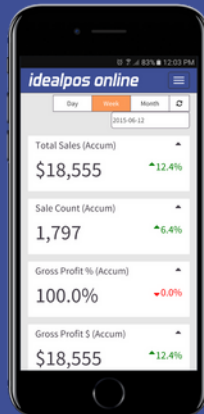

Tourist
Attractions

Minimise loss.

Streamline your operations with our key management features.

- ✓ Stock management and tracking
- ✓ Know your numbers with intelligent reporting
- ✓ Staff management, clerk security and audit logs

Maximise profit.

Work smarter, understand customer behaviour and increase spend.

- ✓ Customer promotions and loyalty
- ✓ Self service devices, ordering, pay@table and EFTPOS integration
- ✓ Customer relationship management and favourite transaction

STOCK MANAGE APP

Perform a stock-take on all your locations, transfer stock between locations, receive items into stock and assign barcodes to all items.

TABLE MAP

Provides a graphical user interface to view at a glance the status of all tables within the establishment. The table map is completely customisable and can facilitate the configuration of many different functions. Each colour represents a different status for the table.